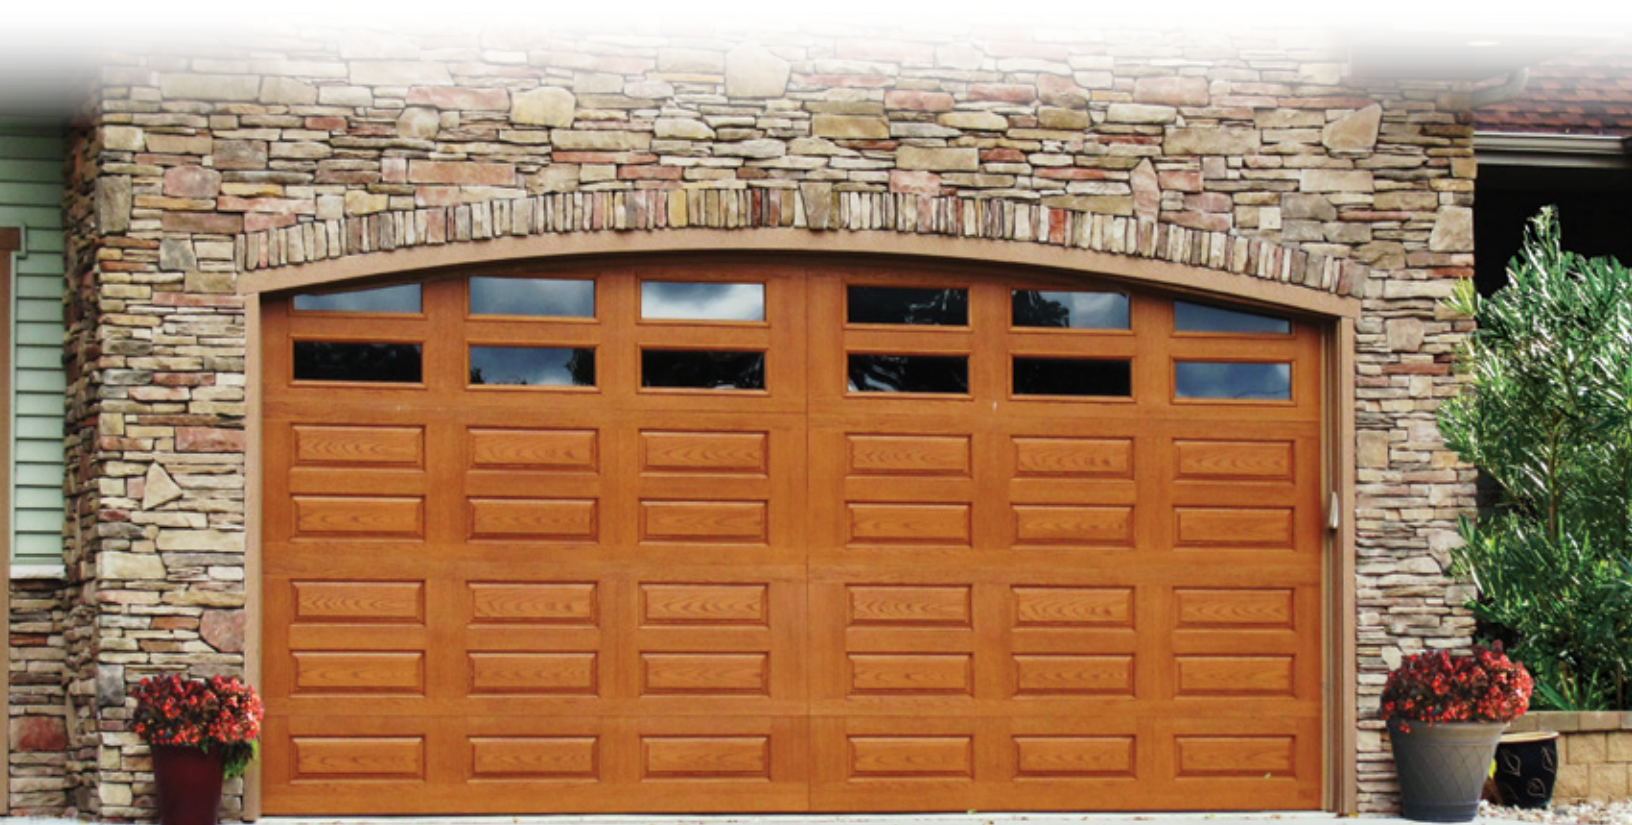

Impression Fiberglass

COLLECTION[®]

Fiberglass exterior captures the finest wood grain texture with less maintenance than natural wood.

The Genuine. The Original.

Vertical Raised Panel, 8' high, Mahogany stain with vertical windows

Impression Fiberglass Collection® Model 7800 doors have been magnificently engineered with an artfully molded wood grain fiberglass surface concealing durable steel construction.

Image above: Horizontal Raised Panel, 8' high, Red Oak stain with horizontal windows
Cover image: Vertical Long Panel, 7' high, Clay finish

Door Designs

Select your door panel style and color

1 Choose a panel style

Vertical Raised (VR)

7'
high

Horizontal Raised (HR)

Vertical Long (VL)

Horizontal V-groove* (HV)