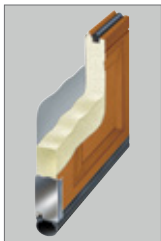

Built Better from the Inside Out

Door construction

The Impression Fiberglass Collection® Model 7800 offers a variety of styles that capture the beauty of natural wood without the maintenance.

Foamed-in-place polyurethane insulation with a U-factor¹ of 0.15 and an R-value² of 12 helps control costly heat loss and gain. This type of insulation can diminish street noise and provides for quieter door operation.