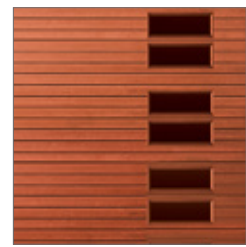

Optional window placement for all models:

Windows may be arranged vertically or horizontally. Up to 50% of the door can include windows. Windows placed in the bottom section of the door must have DSB 1/8" tempered or 1/2" insulated glass.