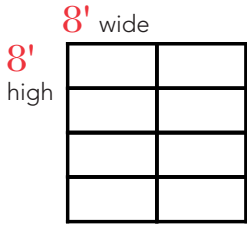

Select your glass type and structure color

1 Choose a panel style